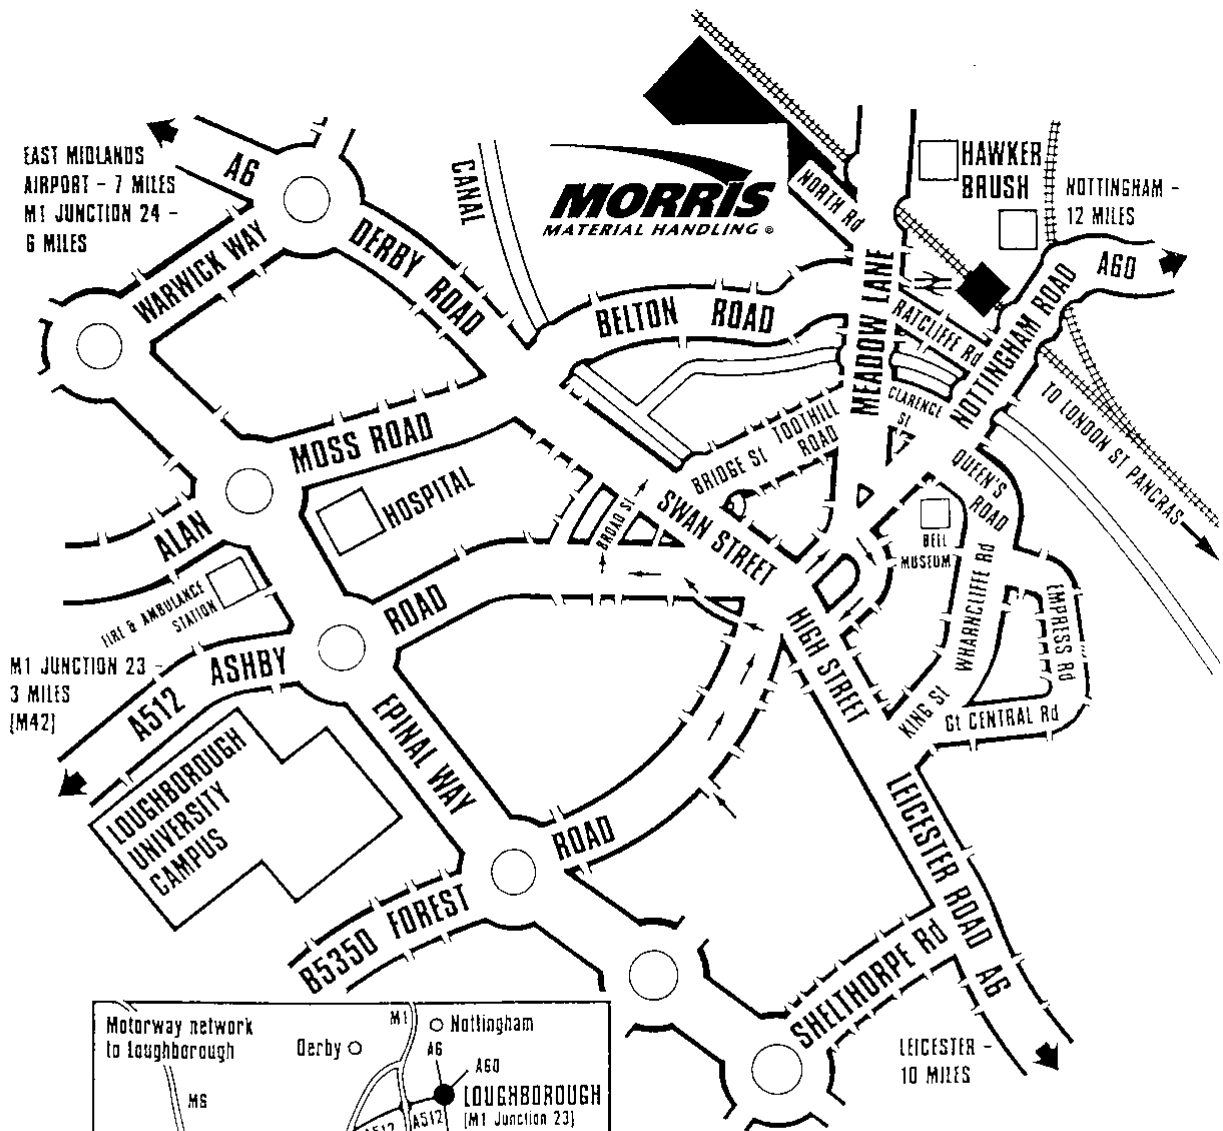

PO Box 7, North Road, Loughborough, Leicestershire, LE11 1RL. England
 T: (01509) 643200 • F: (01509) 610666 • Telex 34408 MORRIS G • www.morriscranes.co.uk

Directions

Loughborough route guide

We advise people coming from the M1 to approach Morris via Alan Moss Road and Belton Road